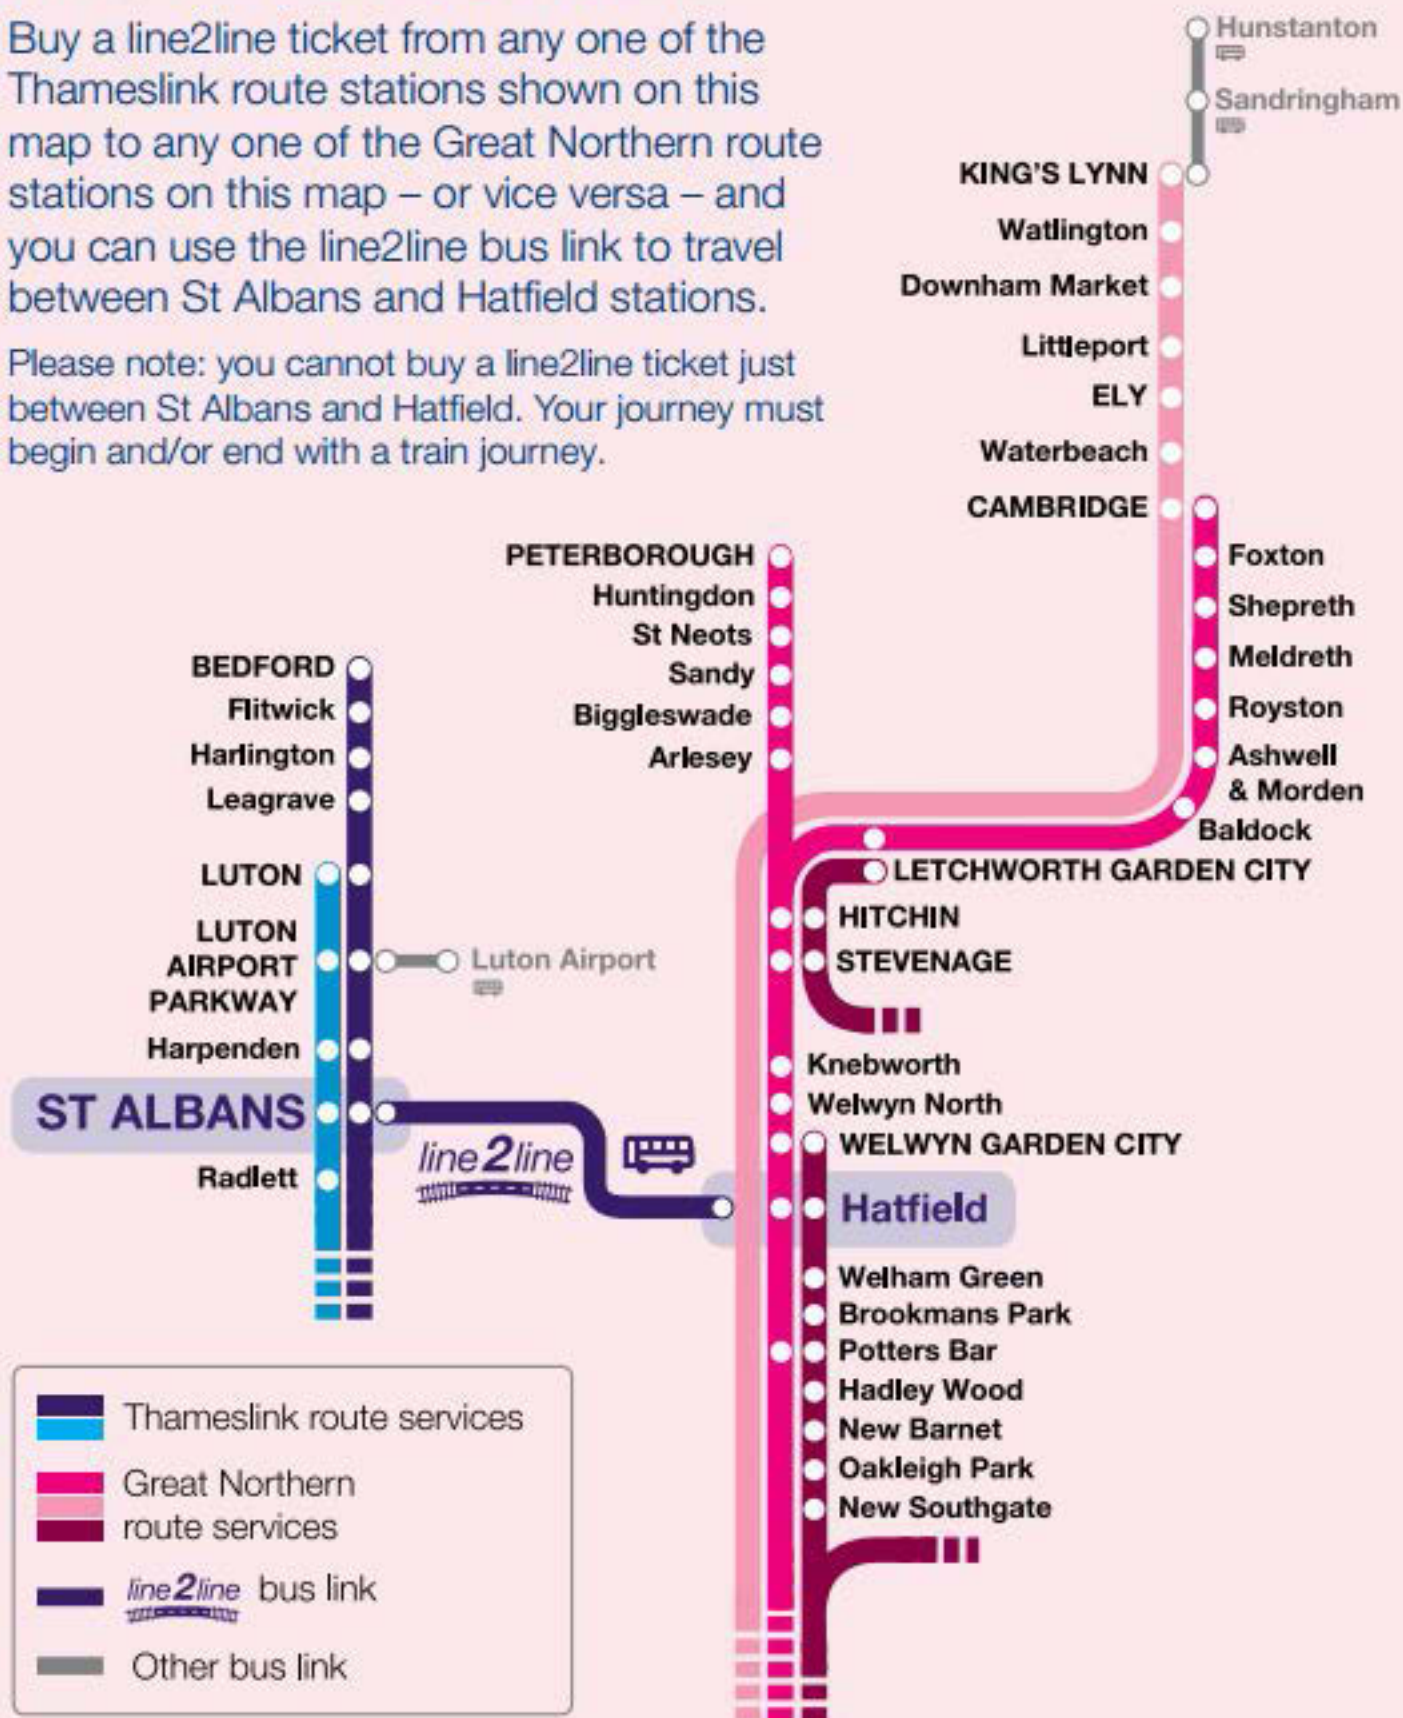

line2line stations

Buy a line2line ticket from any one of the Thameslink route stations shown on this map to any one of the Great Northern route stations on this map – or vice versa – and you can use the line2line bus link to travel between St Albans and Hatfield stations.

Please note: you cannot buy a line2line ticket just between St Albans and Hatfield. Your journey must begin and/or end with a train journey.

- Thameslink route services
- Great Northern route services
- line2line bus link
- Other bus link